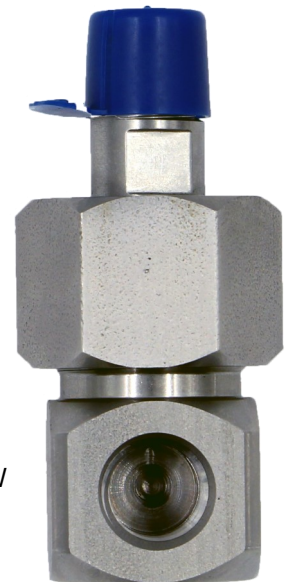

90 DEGREE ELBOW
CONNECTION